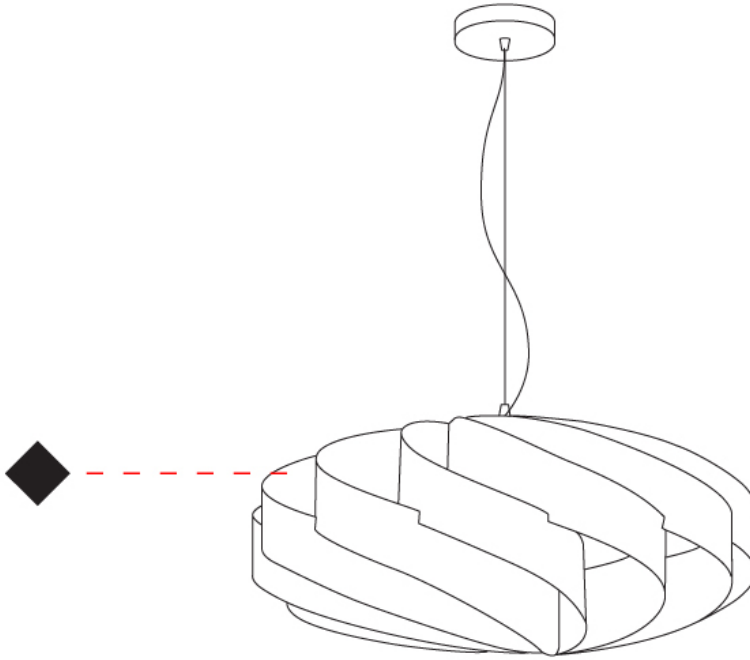

GENERAL

Series: Swirl
 Partner: Linea Zero
 Division: Design
 Installation: Suspension
 Product Type: Pendant
 Mounting Location: Ceiling

PHYSICAL

Shape: Round
 Diameter (mm): 600
 Diameter (in): 23 ⁵/₈
 Height (mm): 280
 Height (in): 11
 Max. Overall Height (mm): 1080
 Max. Overall Height (in): 42 ¹/₂
 Diffuser: Polilux™ Shade - See Finish Options
 Fixture Finish: WHI / BLK / SIL / NGD / COP / PKM
 Fixture Material: Polilux™/ Metal holder
 Primary Material: Non-Static Polilux

SPECIFIER

QUANTITY

DATE

PROJECT
TYPE
SPECIFIER
QUANTITY
DATE

SWIRL SURFACE

D62008-

base number Finish
Options

- To build a product code in our configurator select the specify button on the base model # product page
- To build a manual product code on this datasheet choose from the options listed below in blue font and add the suffix to the base model #

GENERAL

Series: Swirl
 Partner: Linea Zero
 Division: Design
 Installation: Surface
 Product Type: Ceiling Surface
 Mounting Location: Ceiling

PHYSICAL

Shape: Round
 Diameter (mm): 600
 Diameter (in): 23 5/8
 Height (mm): 280
 Height (in): 11
 Diffuser: Polilux™ Shade - See Finish Options
 Fixture Finish: WHI / BLK / SIL / NGD / COP / PKM
 Fixture Material: Polilux™ / Metal holder
 Primary Material: Non-Static Polilux