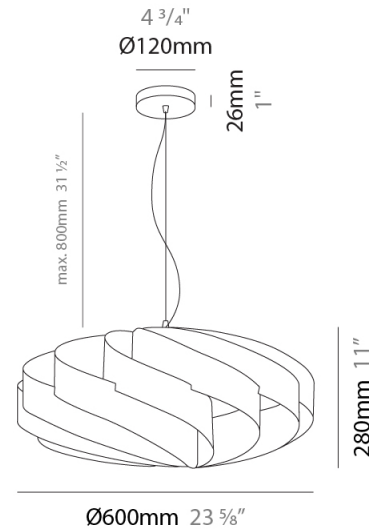

PROJECT	
TYPE	
SPECIFIER	
QUANTITY	
DATE	

SWIRL SUSPENSION

D61011-

base number   Finish
Options

1. To build a product code in our configurator select the specify button on the base model # product page
2. To build a manual product code on this datasheet choose from the options listed below in blue font and add the suffix to the base model #

GENERAL

Series: Swirl
Partner: Linea Zero
Division: Design
Installation: Suspension
Product Type: Pendant
Mounting Location: Ceiling

PHYSICAL

Shape: Round
Diameter (mm): 600
Diameter (in): 23 ⁵/₈
Height (mm): 280
Height (in): 11
Max. Overall Height (mm): 1080
Max. Overall Height (in): 42 ¹/₂
Diffuser: Polilux™ Shade - See Finish Options
Fixture Finish: WHI / BLK / SIL / NGD / COP / PKM
Fixture Material: Polilux™/ Metal holder
Primary Material: Non-Static Polilux

ELECTRICAL

Number of Lamps: 1
Lamp Type: LED Retrofit
Bulb Included: Bulb Not Included
Max. Wattage Per Lamp (W): 7
Lamp Base: E26
Input Voltage (V): 120
Lamp Voltage (V): 120
Upon Request: 277Vac / GU24

LED

OPTICAL

RATINGS AND CERTIFICATIONS

Certified By: Certified for North American Standards
IP rating: IP20